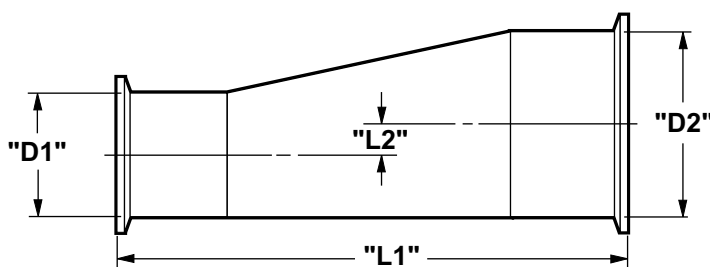

45° EZ Elbow

PART NO.*	DESCRIPTION	"D"	"L"	R
PZ502	2" 45° ELBOW	2"	1.37"	2"
PZ503	3" 45° ELBOW	3"	2.00"	3"

*PART NO. INCLUDES: (1) CLAMP & (1) GASKET

30° EZ Elbow

PART NO.*	DESCRIPTION	"D"	"L"	R
PZ302	2" 30° ELBOW	2"	1.94"	2"
PZ303	3" 30° ELBOW	3"	2.38"	3"

*PART NO. INCLUDES: (1) CLAMP & (1) GASKET

Eccentric EZ Reducer

PART NO.*	DESCRIPTION	"D1"	"D2"	"L1"	"L2"
PEA32F	2" TO 3" ECCENTRIC	2"	3"	8.25"	0.50"
PEA42F	2" TO 4" ECCENTRIC	2"	4"	12.75"	1.00"
PEA43F	3" TO 4" ECCENTRIC	3"	4"	8.00"	0.50"

*PART NO. INCLUDES: (1) "D1" CLAMP, (1) "D2" CLAMP, & (2) GASKETS