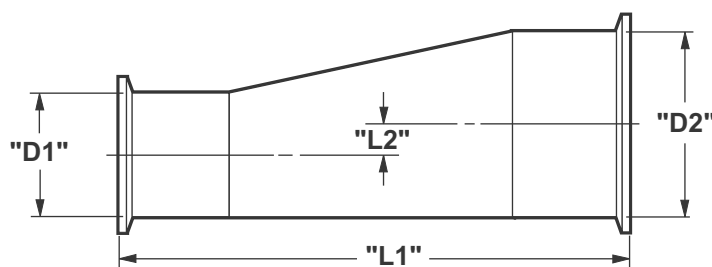

45° EZ Elbow

PART NO.*	DESCRIPTION	"D"	"L"	R
PZ502	2" 45° ELBOW	2"	1.37"	2"
PZ503	3" 45° ELBOW	3"	2.00"	3"

*PART NO. INCLUDES: (1) CLAMP & (1) GASKET

30° EZ Elbow

PART NO.*	DESCRIPTION	"D"	"L"	R
PZ302	2" 30° ELBOW	2"	1.94"	2"
PZ303	3" 30° ELBOW	3"	2.38"	3"

*PART NO. INCLUDES: (1) CLAMP & (1) GASKET

Eccentric EZ Reducer

PART NO.*	DESCRIPTION	"D1"	"D2"	"L1"	"L2"
PEA32F	2" TO 3" ECCENTRIC	2"	3"	8.25"	0.50"
PEA42F	2" TO 4" ECCENTRIC	2"	4"	12.75"	1.00"
PEA43F	3" TO 4" ECCENTRIC	3"	4"	8.00"	0.50"

*PART NO. INCLUDES: (1) "D1" CLAMP, (1) "D2" CLAMP, & (2) GASKETS