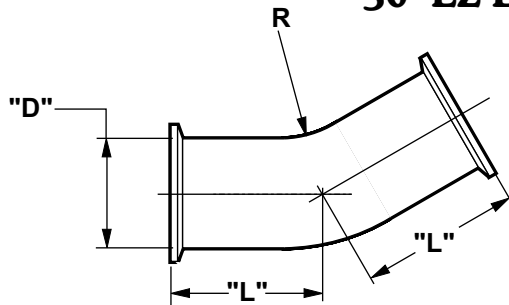

45° EZ Elbow

PART NO.*	DESCRIPTION	"D"	"L"	R
PZ502	2" 45° ELBOW	2"	1.37"	2"
PZ503	3" 45° ELBOW	3"	2.00"	3"

*PART NO. INCLUDES: (1) CLAMP & (1) GASKET

30° EZ Elbow

PART NO.*	DESCRIPTION	"D"	"L"	R
PZ302	2" 30° ELBOW	2"	1.94"	2"
PZ303	3" 30° ELBOW	3"	2.38"	3"

*PART NO. INCLUDES: (1) CLAMP & (1) GASKET

Eccentric EZ Reducer

PART NO.*	DESCRIPTION	"D1"	"D2"	"L1"	"L2"
PEA32F	2" TO 3" ECCENTRIC	2"	3"	8.25"	0.50"
PEA42F	2" TO 4" ECCENTRIC	2"	4"	12.75"	1.00"
PEA43F	3" TO 4" ECCENTRIC	3"	4"	8.00"	0.50"

*PART NO. INCLUDES: (1) "D1" CLAMP, (1) "D2" CLAMP, & (2) GASKETS