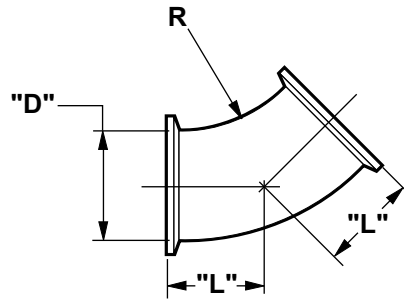

45° EZ Elbow

PART NO.*	DESCRIPTION	"D"	"L"	R
PZ502	2" 45° ELBOW	2"	1.37"	2"
PZ503	3" 45° ELBOW	3"	2.00"	3"

*PART NO. INCLUDES: (1) CLAMP & (1) GASKET

30° EZ Elbow

PART NO.*	DESCRIPTION	"D"	"L"	R
PZ302	2" 30° ELBOW	2"	1.94"	2"
PZ303	3" 30° ELBOW	3"	2.38"	3"

*PART NO. INCLUDES: (1) CLAMP & (1) GASKET

Eccentric EZ Reducer

PART NO.*	DESCRIPTION	"D1"	"D2"	"L1"	"L2"
PEA32F	2" TO 3" ECCENTRIC	2"	3"	8.25"	0.50"
PEA42F	2" TO 4" ECCENTRIC	2"	4"	12.75"	1.00"
PEA43F	3" TO 4" ECCENTRIC	3"	4"	8.00"	0.50"

*PART NO. INCLUDES: (1) "D1" CLAMP, (1) "D2" CLAMP, & (2) GASKETS