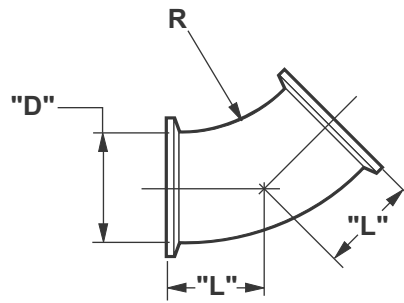

45° EZ Elbow

PART NO.*	DESCRIPTION	"D"	"L"	R
PZ502	2" 45° ELBOW	2"	1.37"	2"
PZ503	3" 45° ELBOW	3"	2.00"	3"

*PART NO. INCLUDES: (1) CLAMP & (1) GASKET

30° EZ Elbow

PART NO.*	DESCRIPTION	"D"	"L"	R
PZ302	2" 30° ELBOW	2"	1.94"	2"
PZ303	3" 30° ELBOW	3"	2.38"	3"

*PART NO. INCLUDES: (1) CLAMP & (1) GASKET

Eccentric EZ Reducer

PART NO.*	DESCRIPTION	"D1"	"D2"	"L1"	"L2"
PEA32F	2" TO 3" ECCENTRIC	2"	3"	8.25"	0.50"
PEA42F	2" TO 4" ECCENTRIC	2"	4"	12.75"	1.00"
PEA43F	3" TO 4" ECCENTRIC	3"	4"	8.00"	0.50"

*PART NO. INCLUDES: (1) "D1" CLAMP, (1) "D2" CLAMP, & (2) GASKETS