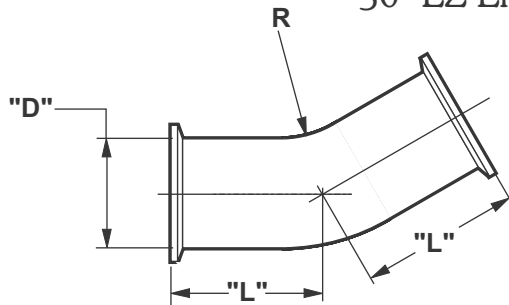

45° EZ Elbow

PART NO.*	DESCRIPTION	"D"	"L"	R
PZ502	2" 45° ELBOW	2"	1.37"	2"
PZ503	3" 45° ELBOW	3"	2.00"	3"

*PART NO. INCLUDES: (1) CLAMP & (1) GASKET

30° EZ Elbow

PART NO.*	DESCRIPTION	"D"	"L"	R
PZ302	2" 30° ELBOW	2"	1.94"	2"
PZ303	3" 30° ELBOW	3"	2.38"	3"

*PART NO. INCLUDES: (1) CLAMP & (1) GASKET

Eccentric EZ Reducer

PART NO.*	DESCRIPTION	"D1"	"D2"	"L1"	"L2"
PEA32F	2" TO 3" ECCENTRIC	2"	3"	8.25"	0.50"
PEA42F	2" TO 4" ECCENTRIC	2"	4"	12.75"	1.00"
PEA43F	3" TO 4" ECCENTRIC	3"	4"	8.00"	0.50"

*PART NO. INCLUDES: (1) "D1" CLAMP, (1) "D2" CLAMP, & (2) GASKETS