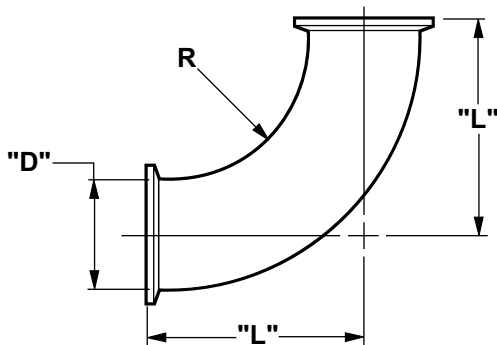

EZ Double Tee

PART NO.*	DESCRIPTION	"D1"	"D2"	"L1"	"L2"	"L3"
2T2T2	2" LINE W/ DOUBLE 2" TEE	2"	2"	6.24"	3.12"	3.12"

*PART NO. INCLUDES: (2) "D1" CLAMPS, (1) "D2" CLAMP & (3) GASKETS

EZ Lateral

PART NO.*	DESCRIPTION	"D1"	"D2"	"L1"	"L2"
02Y02	2" LINE WITH 2" LATERAL	2"	2"	7.50"	2.00"
03Y03	3" LINE WITH 3" LATERAL	3"	3"	9.31"	2.03"

*PART NO. INCLUDES: (2) "D1" CLAMPS, (1) "D2" CLAMP & (3) GASKETS

90° EZ Elbow

PART NO.*	DESCRIPTION	"D"	"L"	R
PZE02	2" 90° ELBOW	2"	3.12"	2"
PZE03	3" 90° ELBOW	3"	4.62"	3"

*PART NO. INCLUDES: (1) CLAMP & (1) GASKET