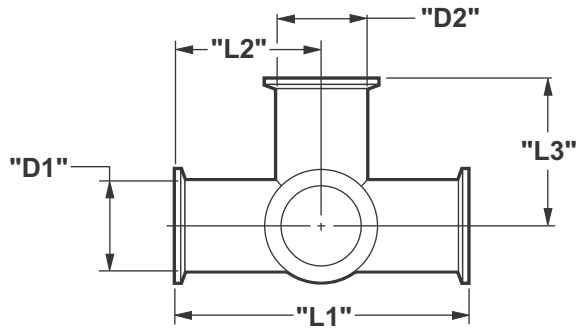

EZ Double Tee

PART NO.*	DESCRIPTION	"D1"	"D2"	"L1"	"L2"	"L3"
2T2T2	2" LINE W/ DOUBLE 2" TEE	2"	2"	6.24"	3.12"	3.12"

\*PART NO. INCLUDES: (2) "D1" CLAMPS, (1) "D2" CLAMP & (3) GASKETS

EZ Lateral

PART NO.*	DESCRIPTION	"D1"	"D2"	"L1"	"L2"
02Y02	2" LINE WITH 2" LATERAL	2"	2"	7.50"	2.00"
03Y03	3" LINE WITH 3" LATERAL	3"	3"	9.31"	2.03"

\*PART NO. INCLUDES: (2) "D1" CLAMPS, (1) "D2" CLAMP & (3) GASKETS

90° EZ Elbow

PART NO.*	DESCRIPTION	"D"	"L"	R
PZE02	2" 90° ELBOW	2"	3.12"	2"
PZE03	3" 90° ELBOW	3"	4.62"	3"

\*PART NO. INCLUDES: (1) CLAMP & (1) GASKET