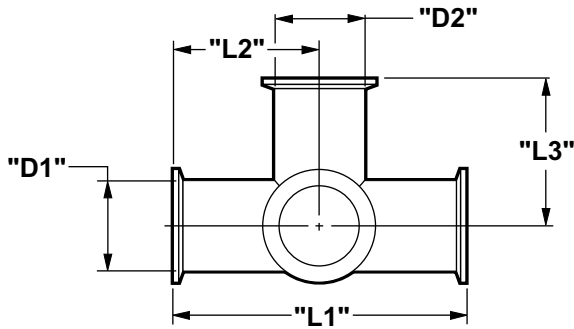

EZ Double Tee

PART NO.*	DESCRIPTION	"D1"	"D2"	"L1"	"L2"	"L3"
2T2T2	2" LINE W/ DOUBLE 2" TEE	2"	2"	6.24"	3.12"	3.12"

*PART NO. INCLUDES: (2) "D1" CLAMPS, (1) "D2" CLAMP & (3) GASKETS

EZ Lateral

PART NO.*	DESCRIPTION	"D1"	"D2"	"L1"	"L2"
02Y02	2" LINE WITH 2" LATERAL	2"	2"	7.50"	2.00"
03Y03	3" LINE WITH 3" LATERAL	3"	3"	9.31"	2.03"

*PART NO. INCLUDES: (2) "D1" CLAMPS, (1) "D2" CLAMP & (3) GASKETS

90° EZ Elbow

PART NO.*	DESCRIPTION	"D"	"L"	R
PZE02	2" 90° ELBOW	2"	3.12"	2"
PZE03	3" 90° ELBOW	3"	4.62"	3"

*PART NO. INCLUDES: (1) CLAMP & (1) GASKET