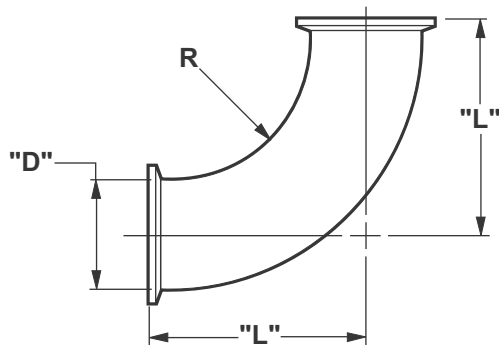

EZ Double Tee

PART NO.*	DESCRIPTION	"D1"	"D2"	"L1"	"L2"	"L3"
2T2T2	2" LINE W/ DOUBLE 2" TEE	2"	2"	6.24"	3.12"	3.12"

\*PART NO. INCLUDES: (2) "D1" CLAMPS, (1) "D2" CLAMP & (3) GASKETS

EZ Lateral

PART NO.*	DESCRIPTION	"D1"	"D2"	"L1"	"L2"
02Y02	2" LINE WITH 2" LATERAL	2"	2"	7.50"	2.00"
03Y03	3" LINE WITH 3" LATERAL	3"	3"	9.31"	2.03"

\*PART NO. INCLUDES: (2) "D1" CLAMPS, (1) "D2" CLAMP & (3) GASKETS

90° EZ Elbow

PART NO.*	DESCRIPTION	"D"	"L"	R
PZE02	2" 90° ELBOW	2"	3.12"	2"
PZE03	3" 90° ELBOW	3"	4.62"	3"

\*PART NO. INCLUDES: (1) CLAMP & (1) GASKET