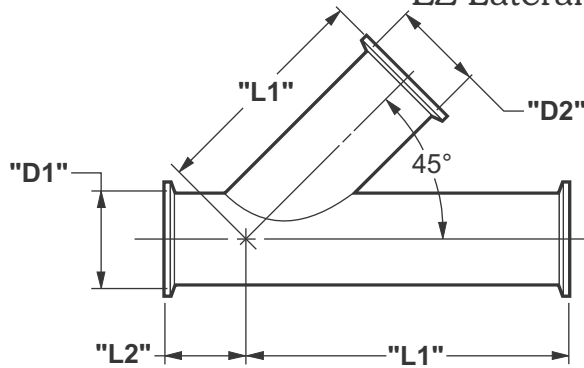

EZ Double Tee

PART NO.*	DESCRIPTION	"D1"	"D2"	"L1"	"L2"	"L3"
2T2T2	2" LINE W/ DOUBLE 2" TEE	2"	2"	6.24"	3.12"	3.12"

\*PART NO. INCLUDES: (2) "D1" CLAMPS, (1) "D2" CLAMP & (3) GASKETS

EZ Lateral

PART NO.*	DESCRIPTION	"D1"	"D2"	"L1"	"L2"
02Y02	2" LINE WITH 2" LATERAL	2"	2"	7.50"	2.00"
03Y03	3" LINE WITH 3" LATERAL	3"	3"	9.31"	2.03"

\*PART NO. INCLUDES: (2) "D1" CLAMPS, (1) "D2" CLAMP & (3) GASKETS

90° EZ Elbow

PART NO.*	DESCRIPTION	"D"	"L"	R
PZE02	2" 90° ELBOW	2"	3.12"	2"
PZE03	3" 90° ELBOW	3"	4.62"	3"

\*PART NO. INCLUDES: (1) CLAMP & (1) GASKET