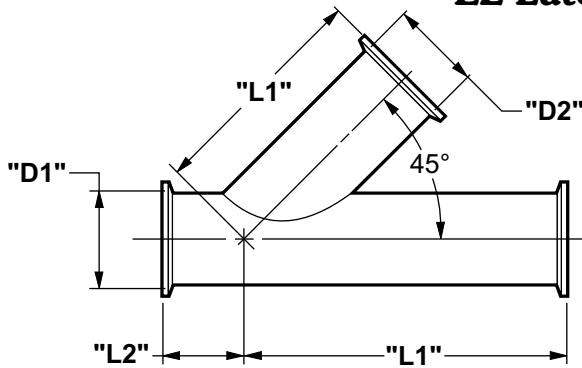

EZ Double Tee

PART NO.*	DESCRIPTION	"D1"	"D2"	"L1"	"L2"	"L3"
2T2T2	2" LINE W/ DOUBLE 2" TEE	2"	2"	6.24"	3.12"	3.12"

*PART NO. INCLUDES: (2) "D1" CLAMPS, (1) "D2" CLAMP & (3) GASKETS

EZ Lateral

PART NO.*	DESCRIPTION	"D1"	"D2"	"L1"	"L2"
02Y02	2" LINE WITH 2" LATERAL	2"	2"	7.50"	2.00"
03Y03	3" LINE WITH 3" LATERAL	3"	3"	9.31"	2.03"

*PART NO. INCLUDES: (2) "D1" CLAMPS, (1) "D2" CLAMP & (3) GASKETS

90° EZ Elbow

PART NO.*	DESCRIPTION	"D"	"L"	R
PZE02	2" 90° ELBOW	2"	3.12"	2"
PZE03	3" 90° ELBOW	3"	4.62"	3"

*PART NO. INCLUDES: (1) CLAMP & (1) GASKET