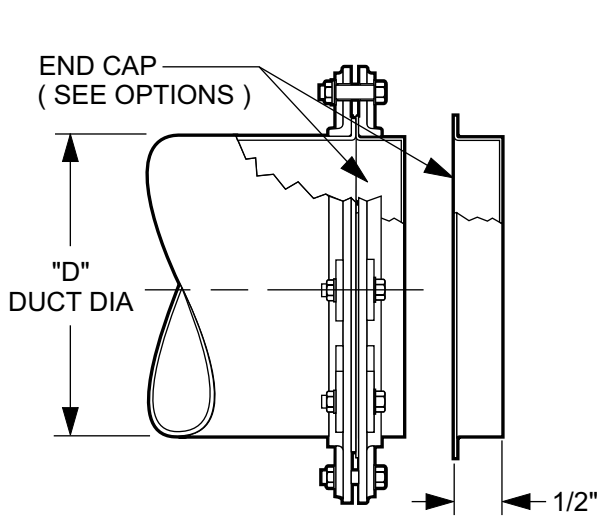

**End Cap**

**OPTIONS**

- Clear polycarbonate viewport endcaps available up to 12" dia.  
Larger sizes available with engineering review and approval.

**4" - 14"  
CAST RING  
CONFIGURATION**

**4" - 14"  
PSP-EZ™  
CONFIGURATION**

**4" - 16"  
ANGLE RING  
CONFIGURATION**

**18" - 120"  
ANGLE RING CONFIGURATION  
WITH ADDED SUPPORT  
ANGLE RING**

TRANSVERSE STIFFENERS REQUIRED FOR END CAPS OVER 36" DIA.