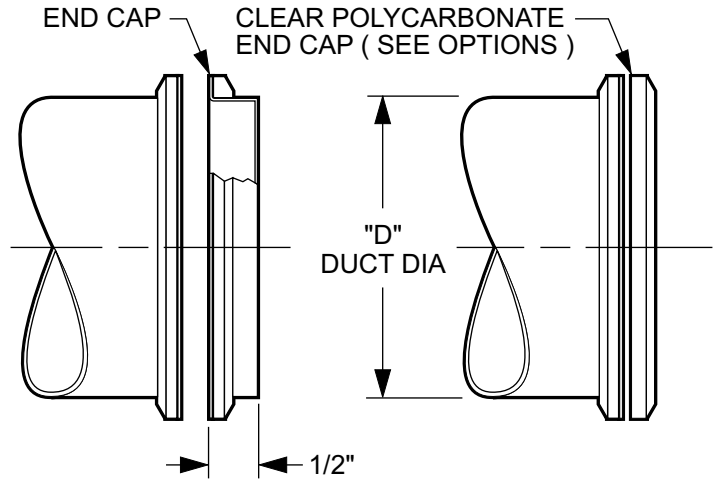

**End Cap**

**OPTIONS**

- Clear polycarbonate viewport endcaps available up to 12" dia.  
Larger sizes available with engineering review and approval.

**4" - 14"  
CAST RING  
CONFIGURATION**

**4" - 14"  
PSP-EZ™  
CONFIGURATION**

**4" - 16"  
ANGLE RING  
CONFIGURATION**

**18" - 120"  
ANGLE RING CONFIGURATION  
WITH ADDED SUPPORT  
ANGLE RING**

TRANSVERSE STIFFENERS REQUIRED FOR END CAPS OVER 36" DIA.