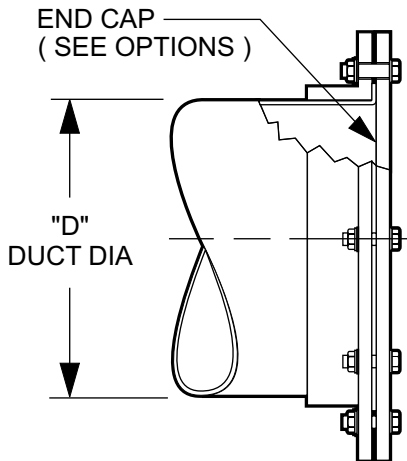

**End Cap**

**OPTIONS**

- Clear polycarbonate viewport endcaps available up to 12" dia.  
Larger sizes available with engineering review and approval.

**4" - 14"  
CAST RING  
CONFIGURATION**

**4" - 14"  
PSP-EZ™  
CONFIGURATION**

**4" - 16"  
ANGLE RING  
CONFIGURATION**

**18" - 120"  
ANGLE RING CONFIGURATION  
WITH ADDED SUPPORT  
ANGLE RING**

TRANSVERSE STIFFENERS REQUIRED FOR END CAPS OVER 36" DIA.