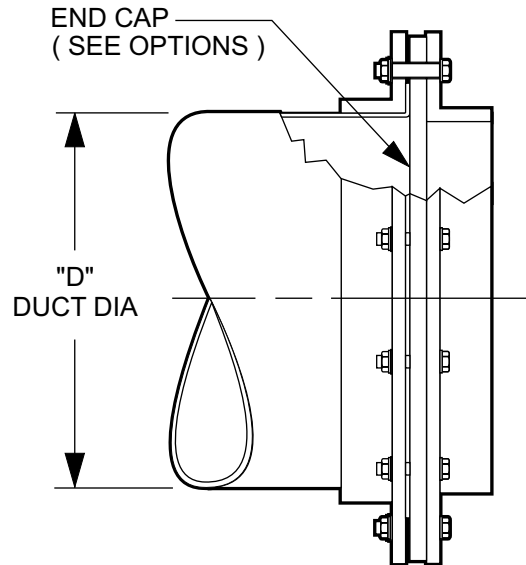

**End Cap**

**OPTIONS**

- Clear polycarbonate viewport endcaps available up to 12" dia.  
Larger sizes available with engineering review and approval.

**4" - 14"  
CAST RING  
CONFIGURATION**

**4" - 14"  
PSP-EZ™  
CONFIGURATION**

**4" - 16"  
ANGLE RING  
CONFIGURATION**

**18" - 120"  
ANGLE RING CONFIGURATION  
WITH ADDED SUPPORT  
ANGLE RING**

TRANSVERSE STIFFENERS REQUIRED FOR END CAPS OVER 36" DIA.